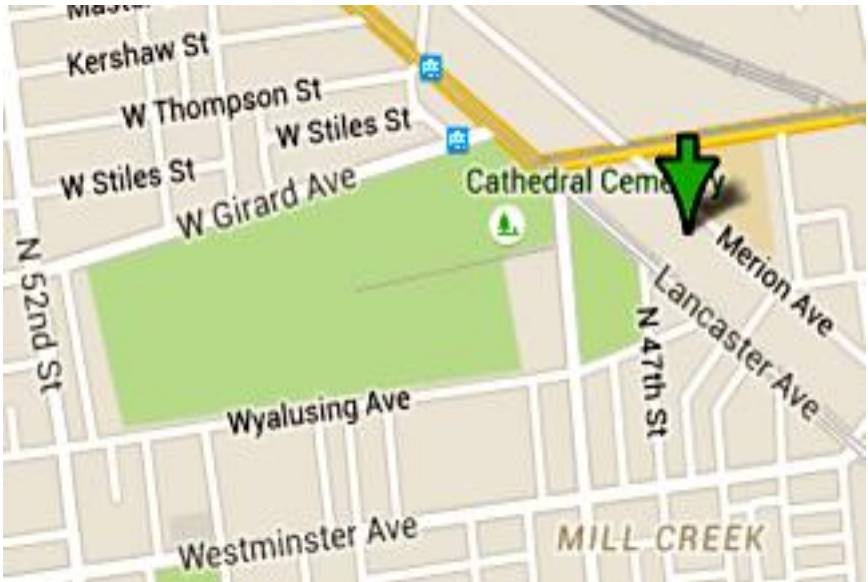

# Free Will Offering

From I-76 West to Girard Avenue, Zoo Exit #36. Go to the left lane after you exit. Proceed to Girard Avenue (Route 30). At the traffic light, turn left onto Girard and remain on Girard until you come to Lancaster Avenue (a large intersection with a Gas Station on your left). Make a very sharp left turn onto Lancaster Avenue. You will see the church sign and parking lot entrance on your left. A small park will be on your right. From I-76 East: exit at Girard Avenue, make a right off the exit, and proceed as above.

## **CHRISTIAN STRONGHOLD CHURCH**

*“Glorifying Christ, Amplifying the Bible and Edifying People Through Cells”*

**4701 Lancaster Avenue • Philadelphia, PA 19131**

**REV. DR. WILLIE RICHARDSON, SENIOR PASTOR AND FOUNDER**