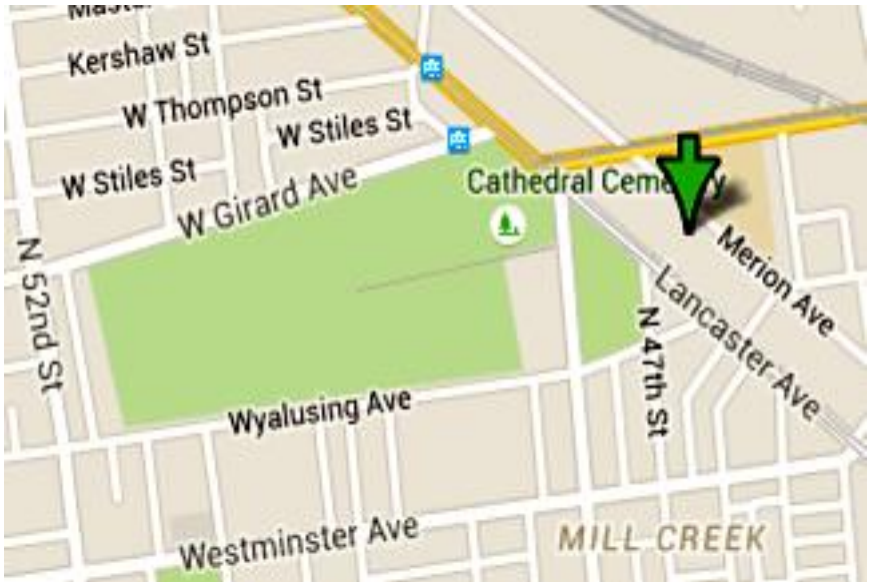

# Free Will Offering

From I-76 West to Girard Avenue, Zoo Exit #36. Go to the left lane after you exit. Proceed to Girard Avenue (Route 30). At the traffic light, turn left onto Girard and remain on Girard until you come to Lancaster Avenue (a large intersection with a Gas Station on your left). Make a very sharp left turn onto Lancaster Avenue. You will see the church sign and parking lot entrance on your left. A small park will be on your right. From I-76 East: exit at Girard Avenue, make a right off the exit, and proceed as above.

## **CHRISTIAN STRONGHOLD CHURCH**

*“Glorifying Christ, Amplifying the Bible and Edifying People Through Cells”*

**4701 Lancaster Avenue • Philadelphia, PA 19131**

**REV. DR. WILLIE RICHARDSON, SENIOR PASTOR AND FOUNDER**